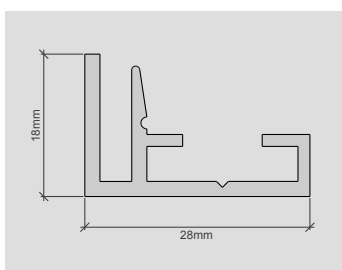

- Material:**
Aluminium
6063 T6
- Dimensions:**
Size: 18/32/48/55/100mm
Length : 3060mm
- Finish:**
Anodised
Powder coating avail.
- Compatible parts:**
SpiritTEX™ Gripper
Silicone Bead
Connector plates