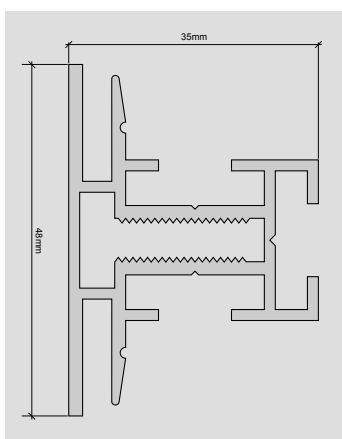

- Material:**
Aluminium
6063 T6
- Dimensions:**
Size: 18/32/48/55/100mm
Length : 3060mm
- Finish:**
Anodised
Powder coating avail.
- Compatible parts:**
SpiritTEX™ Gripper
Silicone Bead
Connector plates