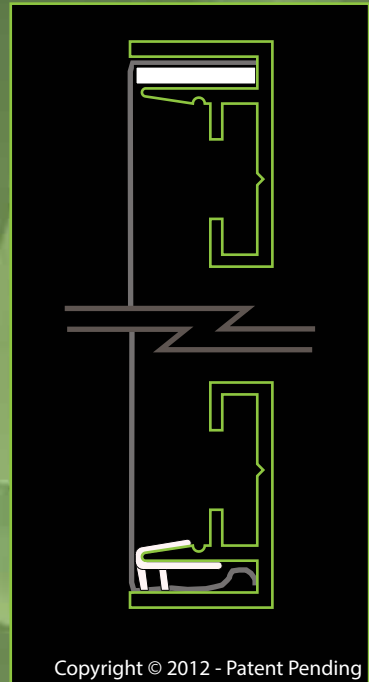

SPIRIT | TEX™ FABRIC SYSTEM

A totally *NEW* fabric display system!

- Simplified edge finishing
- Eliminate sizing issues
- Use dye-sub and UV prints
- Softer looking graphics
- Easy to change and update
- Better for the environment

- Wall mounted
- Free standing
- Hanging
- LED illuminated
- Acoustic panels

All profiles are compatible with SpiritTEX™ gripper or stitched silicone edging

- Made in the UK
- Patent Pending

Copyright © 2012 - Patent Pending

New System New System New System

SpiritTEX™ Fabric System

A unique new textile system combining the best properties of a textile graphics system without a complex finishing process! The SpiritTEX™ Fabric System can be used with silicone edging or the SpiritTEX™ Gripper profile or a combination of both to suit your production capability and your installation requirements. A wide range of profiles will cover all your applications from wall mounted frames to free-standing screens and lightboxes.

- Material:**
Aluminium
6063 T6
- Dimensions:**
Size: 18/32/48/55/100mm
Length : 3060mm
- Finish:**
Anodised
Powder coating avail.
- Compatible parts:**
SpiritTEX™ Gripper
Silicone Bead
Connector plates