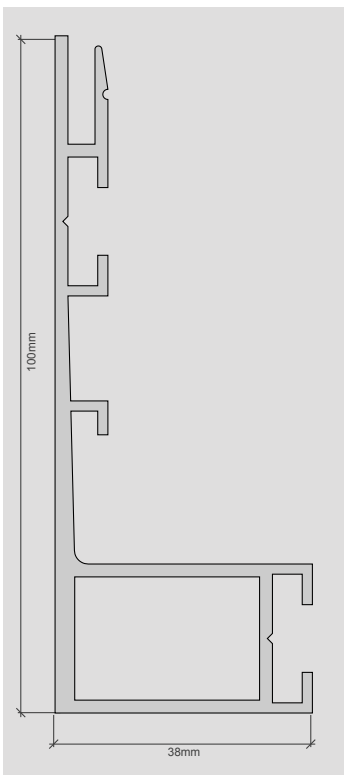

- Material:**
Aluminium
6063 T6
- Dimensions:**
Size: 18/32/48/55/100mm
Length : 3060mm
- Finish:**
Anodised
Powder coating avail.
- Compatible parts:**
SpiritTEX™ Gripper
Silicone Bead
Connector plates