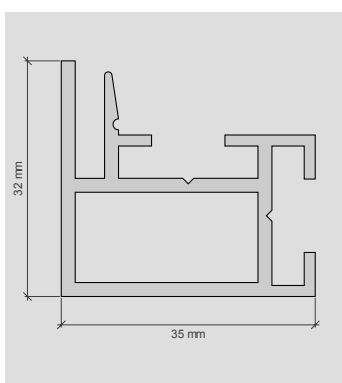

- Material:**
Aluminium
6063 T6
- Dimensions:**
Size: 18/32/48/55/100mm
Length : 3060mm
- Finish:**
Anodised
Powder coating avail.
- Compatible parts:**
SpiritTEX™ Gripper
Silicone Bead
Connector plates