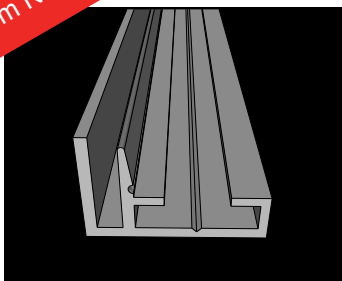

- Wall mounted
- Free standing
- Hanging
- LED illuminated
- Acoustic panels

All profiles are compatible with SpiritTEX™ gripper or stitched silicone edging

- Made in the UK
- Patent Pending

Copyright © 2012 - Patent Pending

New System New System New System

SpiritTEX™ Fabric System

A unique new textile system combining the best properties of a textile graphics system without a complex finishing process! The SpiritTEX™ Fabric System can be used with silicone edging or the SpiritTEX™ Gripper profile or a combination of both to suit your production capability and your installation requirements. A wide range of profiles will cover all your applications from wall mounted frames to free-standing screens and lightboxes.

- Material:**
Aluminium
6063 T6
- Dimensions:**
Size: 18/32/48/55/100mm
Length : 3060mm
- Finish:**
Anodised
Powder coating avail.
- Compatible parts:**
SpiritTEX™ Gripper
Silicone Bead
Connector plates