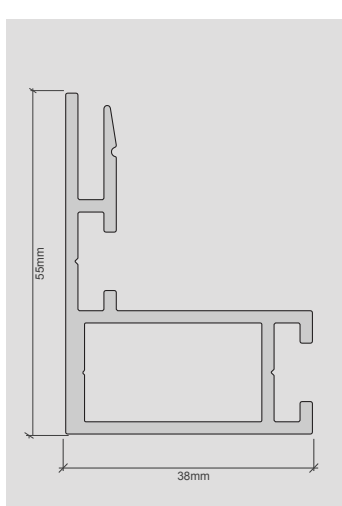

- Material:**
Aluminium
6063 T6
- Dimensions:**
Size: 18/32/48/55/100mm
Length : 3060mm
- Finish:**
Anodised
Powder coating avail.
- Compatible parts:**
SpiritTEX™ Gripper
Silicone Bead
Connector plates