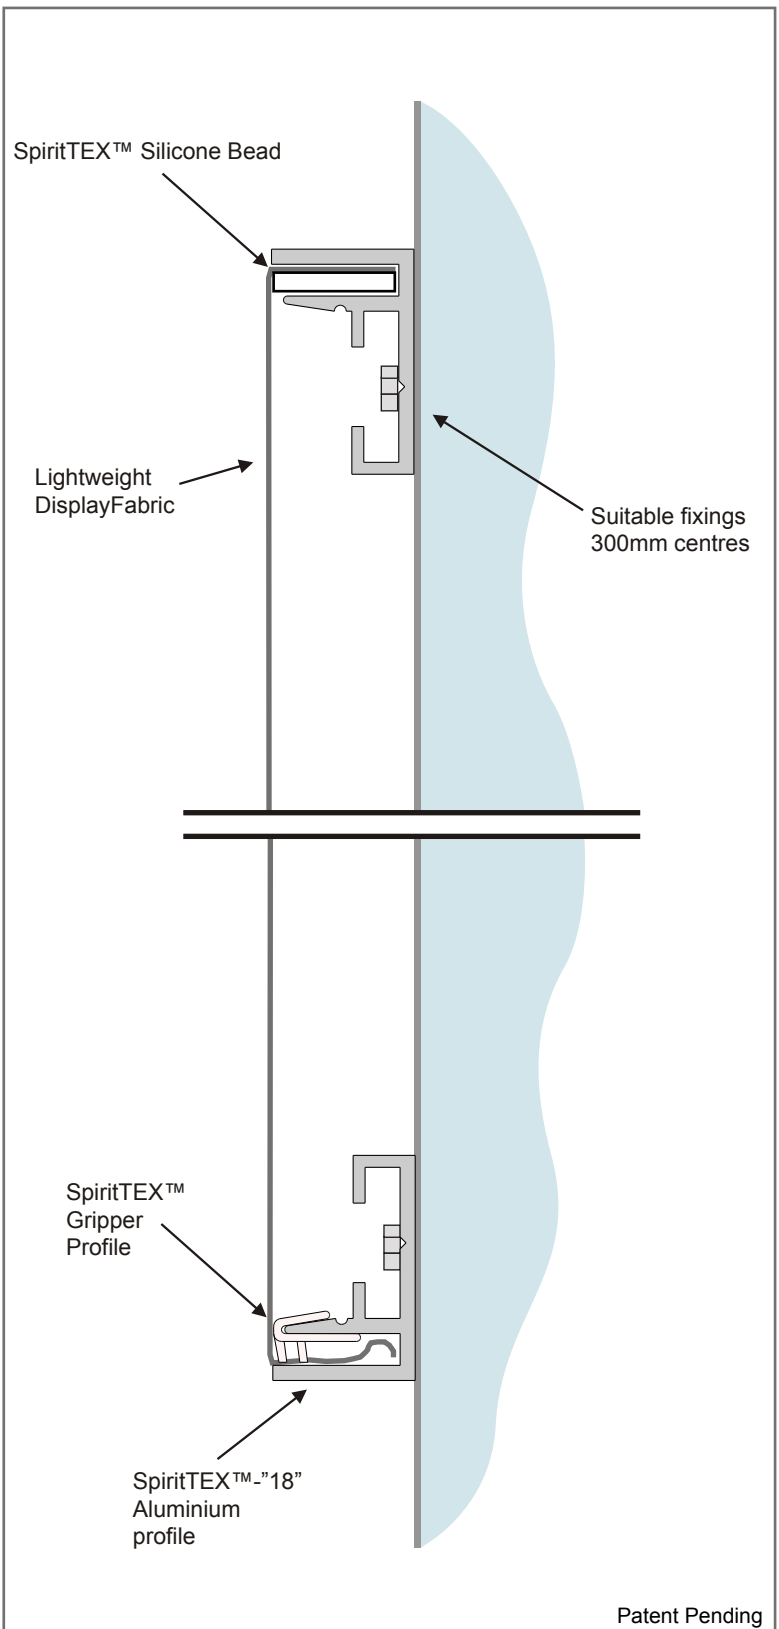

- Wall mounted
- Free standing
- Hanging
- LED illuminated
- Acoustic panels

All profiles are compatible with SpiritTEX™ gripper or stitched silicone edging

- Made in the UK
- Patent Pending

Copyright © 2012 - Patent Pending

New System New System New System

SpiritTEX™ Fabric System

A unique new textile system combining the best properties of a textile graphics system without a complex finishing process! The SpiritTEX™ Fabric System can be used with silicone edging or the SpiritTEX™ Gripper profile or a combination of both to suit your production capability and your installation requirements. A wide range of profiles will cover all your applications from wall mounted frames to free-standing screens and lightboxes.

- Material:**
Aluminium
6063 T6
- Dimensions:**
Size: 18/32/48/55/100mm
Length : 3060mm
- Finish:**
Anodised
Powder coating avail.
- Compatible parts:**
SpiritTEX™ Gripper
Silicone Bead
Connector plates